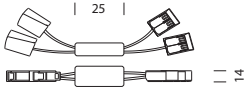

Controcassa Outercasing

per 1 faretto
for 1 spotlight

Item
CN18

per 2 faretti
for 2 spotlights

CN20

Driver in corrente in remoto 500mA

500mA remote constant current driver

Item	items powerable	Power	IP	Dimensions	Dimming
1A2533	1	8W	IP20	132x22x19	ON-OFF

Convertitore da 24Vdc a 500mA

24Vdc to 500 mA converter

Necessita di driver remoto a 24Vdc
Requires 24V remote driver

Item	items powerable
2A4843	1

Driver 24Vdc in tensione in remoto

Remote constant voltage drivers 24Vdc