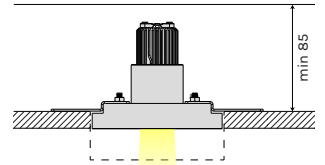

INDOOR - CEILING RECESSED

TINY GHOST

- alluminio, gesso

- aluminum, plaster

Ø105

4855	M 2700K	W 3000K	N 4000K
Power	6.6W	6.6W	6.6W
Nominal lumen	700.0lm	733.0lm	785.0lm
CRI	>90	>90	>90
Supply	500mA	500mA	500mA
Item	Temperature	°Optic	Finish
4855	M	15	-NA 
	W	38	-BO 
	N	55	-BV 
			-OR 

Controcassa Outercasing

per 1 faretto
for 1 spotlight

Item
CN18

per 2 faretti
for 2 spotlights

CN20

Driver in corrente in remoto 500mA

500mA remote constant current driver

Item	items powerable	Power	IP	Dimensions	Dimming
1A2533	1	8W	IP20	132x22x19	ON-OFF