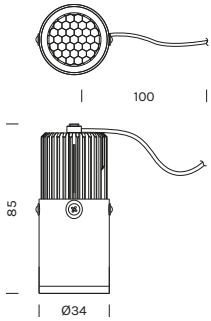

INDOOR - CEILING RECESSED

TINY GHOST

- alluminio, gesso

- aluminum, plaster

Ø105

4855	M 2700K	W 3000K	N 4000K
Power	6.6W	6.6W	6.6W
Nominal lumen	700.0lm	733.0lm	785.0lm
CRI	>90	>90	>90
Supply	500mA	500mA	500mA
Item	Temperature	°Optic	Finish
4855	M	15	-NA 
	W	38	-BO 
	N	55	-BV 
			-OR 

Controcassa Outercasing

per 1 faretto
for 1 spotlight

Item
CN18

per 2 faretti
for 2 spotlights

CN20

Driver in corrente in remoto 500mA

500mA remote constant current driver

Item	items powerable	Power	IP	Dimensions	Dimming
1A2533	1	8W	IP20	132x22x19	ON-OFF

Convertitore da 24Vdc a 500mA

24Vdc to 500 mA converter

Necessita di driver remoto a 24Vdc
Requires 24V remote driver

Item	items powerable
2A4843	1

Driver 24Vdc in tensione in remoto

Remote constant voltage drivers 24Vdc

Item	items powerable	Power	IP	Dimensions	Dimming
1A0150	1-2	30W	IP20	154x50x14	ON-OFF
1A1910	1-4	60W	IP20	185x63,5x22	ON-OFF
1A1476	1-7	100W	IP20	177x56,4x17,2	ON-OFF
1A2168	1-7	100W	IP20	190x65x22	PUSH DALI
1A1999	1-7	100W	IP20	201x63x30	L-C