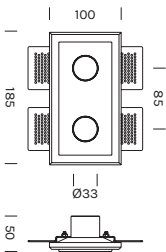

INDOOR - CEILING RECESSED

TINY GHOST

- alluminio, gesso

- aluminum, plaster

Ø105

4855	M 2700K	W 3000K	N 4000K
Power	6.6W	6.6W	6.6W
Nominal lumen	700.0lm	733.0lm	785.0lm
CRI	>90	>90	>90
Supply	500mA	500mA	500mA
Item	Temperature	°Optic	Finish
4855	M	15	-NA 
	W	38	-BO 
	N	55	-BV 
			-OR 

Controcassa Outercasing

per 1 faretto
for 1 spotlight

Item
CN18

per 2 faretti
for 2 spotlights

CN20

Driver in corrente in remoto 500mA

500mA remote constant current driver

Item	items powerable	Power	IP	Dimensions	Dimming
1A2533	1	8W	IP20	132x22x19	ON-OFF

Item	items powerable	Power	IP	Dimensions	Dimming
1A0150	1-2	30W	IP20	154x50x14	ON-OFF
1A1910	1-4	60W	IP20	185x63,5x22	ON-OFF
1A1476	1-7	100W	IP20	177x56,4x17,2	ON-OFF
1A2168	1-7	100W	IP20	190x65x22	PUSH DALI
1A1999	1-7	100W	IP20	201x63x30	L-C

Centraline dimmerabili in remoto

Remote dimmable controllers

Item	Power	IP	Dimensions	Dimming
1A0837/24	144W	IP20	132x22x20	PUSH DALI 1-10V
1A0838/24	288W	IP20	164x38x25	PUSH DALI 0.1-10V