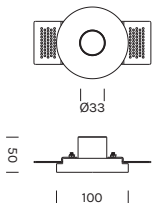

INDOOR - CEILING RECESSED

TINY GHOST

- alluminio, gesso

- aluminum, plaster

Ø105

4855	M 2700K	W 3000K	N 4000K
Power	6.6W	6.6W	6.6W
Nominal lumen	700.0lm	733.0lm	785.0lm
CRI	>90	>90	>90
Supply	500mA	500mA	500mA
Item	Temperature	°Optic	Finish
4855	M	15	-NA 
	W	38	-BO 
	N	55	-BV 
			-OR 

Controcassa Outercasing

per 1 faretto
for 1 spotlight

Item
CN18

per 2 faretti
for 2 spotlights

CN20

Driver in corrente in remoto 500mA

500mA remote constant current driver

Item	items powerable	Power	IP	Dimensions	Dimming
1A2533	1	8W	IP20	132x22x19	ON-OFF

Item	items powerable	Power	IP	Dimensions	Dimming
1A0150	1-2	30W	IP20	154x50x14	ON-OFF
1A1910	1-4	60W	IP20	185x63,5x22	ON-OFF
1A1476	1-7	100W	IP20	177x56,4x17,2	ON-OFF
1A2168	1-7	100W	IP20	190x65x22	PUSH DALI
1A1999	1-7	100W	IP20	201x63x30	L-C

Centraline dimmerabili in remoto

Remote dimmable controllers

Item	Power	IP	Dimensions	Dimming
1A0837/24	144W	IP20	132x22x20	PUSH DALI 1-10V
1A0838/24	288W	IP20	164x38x25	PUSH DALI 0.1-10V